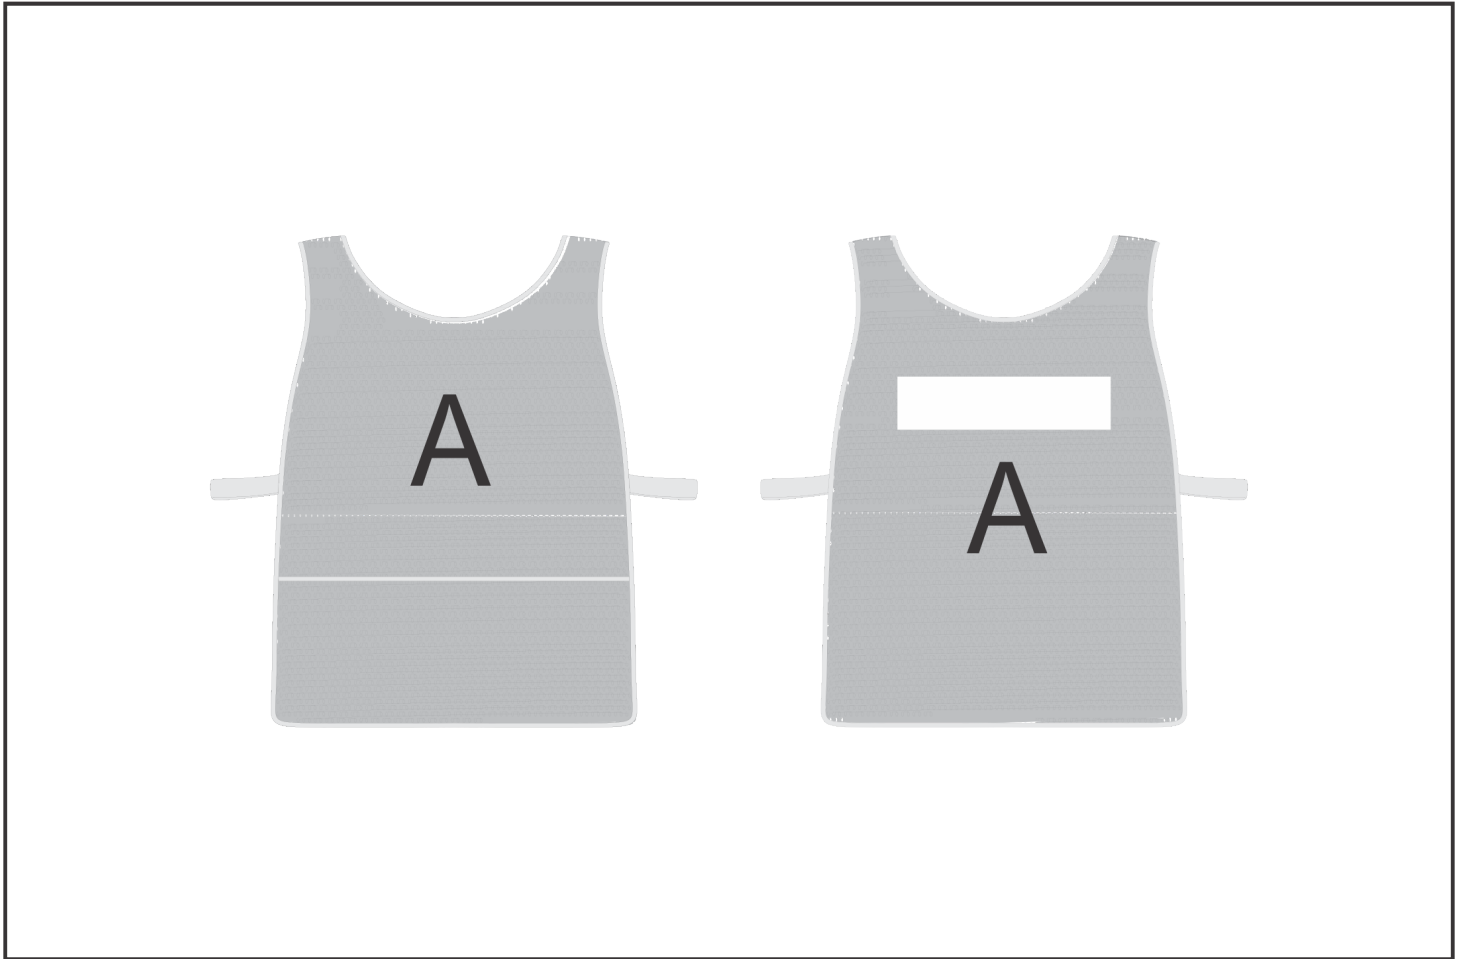

SA-HP-13-G

Hoppla Jackal Caddy Bib with PVC Name Sleeve

Need to know:

- Includes 1-Position Sublimation (setup fees apply)
- Please Note: We cannot guarantee 100% logo Alignment on all Brandable Panels.

Branding Options:

Position	Branding Method (Branding Code)	No. of Colours	Dimension
A	Custom Sublimation A (CPSUB-A)	Full Colour	510mm wide x 1490mm high